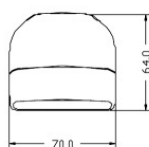

### OPTICAL

Width of window	80 mm
Depth of Field	25mm/0.5 mm (20 mil) width code
Light Source	Red LED 660 nm
Resolution	0.127 mm (5 mil) / PCS 0.9
Scan Speed	50 Scans per Second
Ambient Light	800 lux Max. (Sunlight)
PCS	0.45/0.25 mm (10 mil) width code

### PHYSICAL

Housing Material	ABS Plastic & Rubber
Cable	Straight, 5 ft.
Connector	RJ-45 Phone Jack Connector
Weight	Approx. 150g
Dimension	174 mm x 90 mm x 66 mm