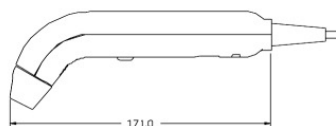

### PHYSICAL

Housing Material	ABS Plastic & Rubber
Cable	Straight, 5 ft.
Connector	RJ-45 Phone Jack Connector
Weight	Approx. 150g
Dimension	174 mm x 90 mm x 66 mm